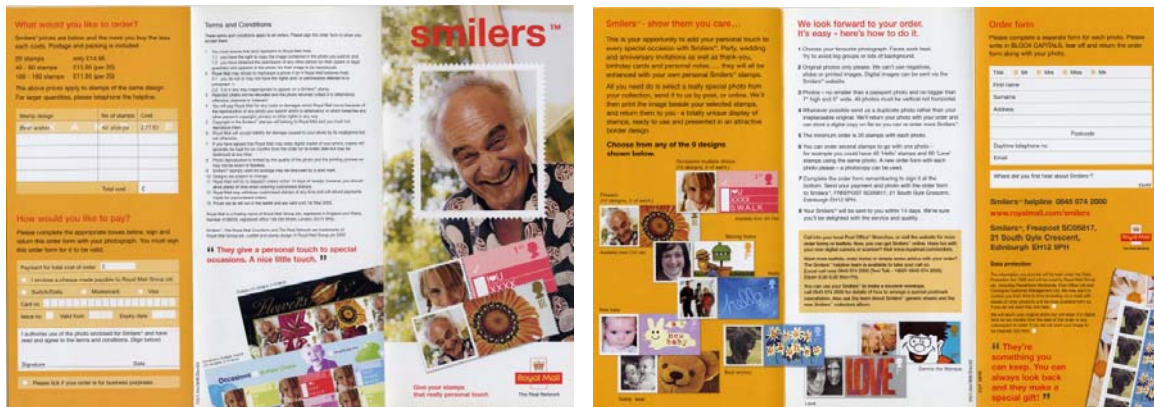

Royal Mail Smilers® Information Leaflets

- V3/1.6m/MW/Dec02, S&C252DL

No image available

V4/605k/SE/Jun03, S&C324DL

No image available

V5/950k/SE/Jan04, S&C357DL

No image available

V6/950/TL/Jun04, RMMKG003DL.