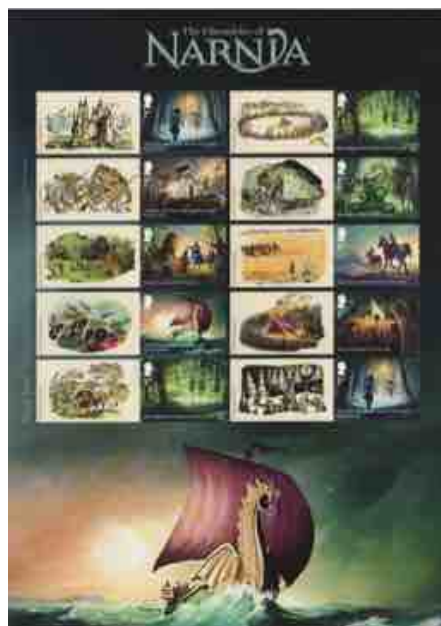

GS-176

- **Chronicles of Narnia**

Apologies for this late update, just back from a few days away and have been playing catch-up ever since!

Royal Mail released a set of stamps on 22nd May 2025 commemorating the 75th anniversary of the publication of the "The Lion, The Witch and The Wardrobe", part of the classic fantasy series "**The Chronicles of Narnia**" by C.S.Lewis. The stamp set comprises 8 x 1st Class stamps illustrated by Keith Robinson, a British illustrator of children and young adult books, and commissioned especially for this stamp issue by Royal Mail. An accompanying Mini Sheet comprises 4 x 1st Class stamps with original illustrations by Pauline Baynes featuring The Lion, The Witch and The Wardrobe, the first and best known of seven novels in The Chronicles of Narnia.

The latest Royal Mail issue includes a Presentation Pack containing both the set of 8 x 1st class stamps and the mini sheet. Additionally other Royal Mail products are available including: First Day Covers (2) of the stamp set and mini sheet; The Lion, The Witch and The Wardrobe Medal Cover; Chronicles of Narnia Postcard set; a Press Sheet and (of course) a brand new **Collector Sheet** featuring 10 x 1st class stamps and labels.